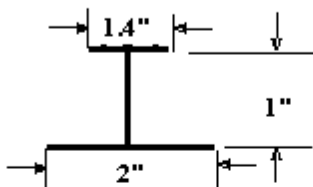

Start Roof Bow Hat Shape

UtiliMaster style Anti-Snag 18 Gauge Galvanized Steel Roof Bows

FRUEHAUF Style Anti-Snag and Aluminum Roof Bows

TL-Fruehf-Bow-01
I-Beam Arched Alum. 98-5/8" length

TL-Fruehf-Bow-02
Heavy Duty 98-5/8" length