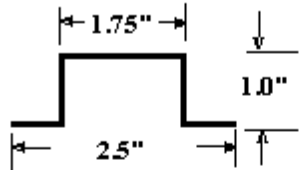

TL-Fruehf-Bow-03
Light Duty 99" length

TL-Fruehf-Bow-04
Arched Alum. 98-5/8" length

TL-Fruehf-Bow-05
Anti-Snag 1" x 99"

DORSEY Style Roof Bows

TL-Dorsey-Bow-01

Arched Galvanized Steel 99" length

TL-Dorsey-Bow-02