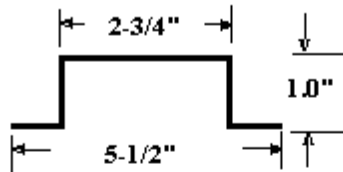

Universal Style Roof Bows

TL-Univer-Bow-01
Arched Aluminum 99"