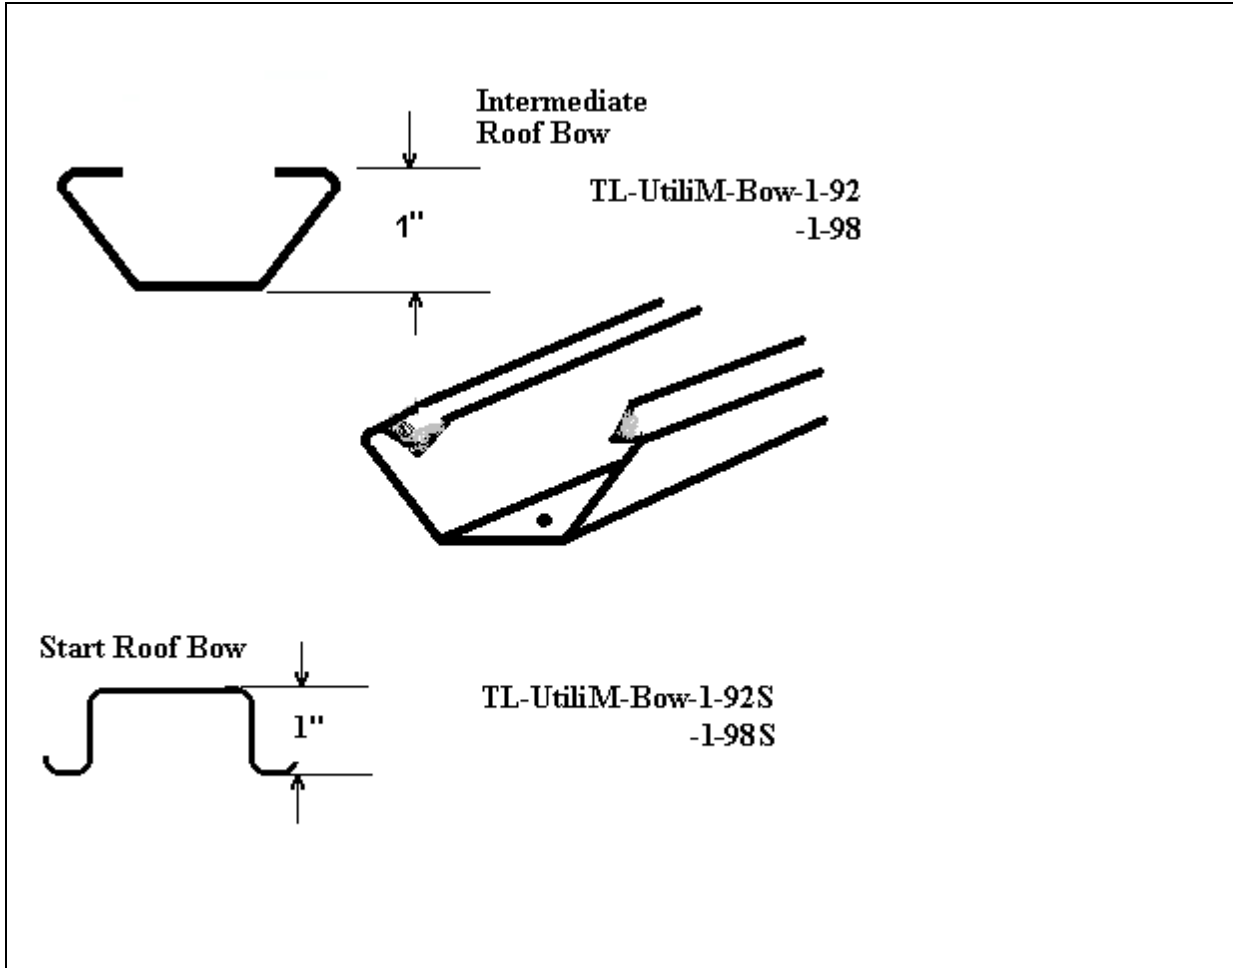

UtiliMaster style Anti-Snag 18 Gauge Galvanized Steel Roof Bows