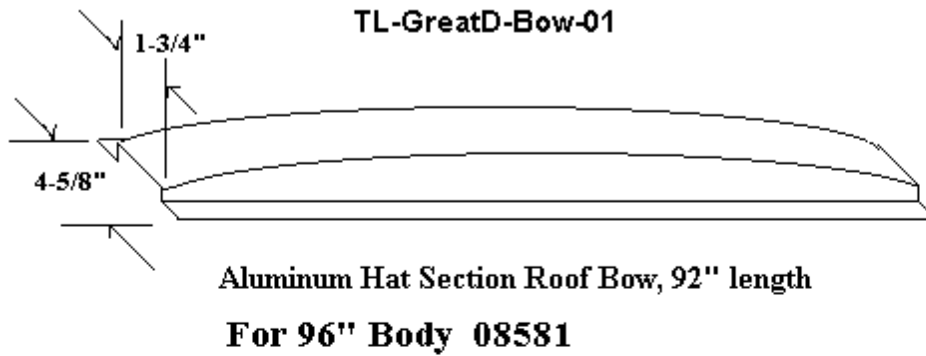

Great Dane Style Aluminum roofs Bows