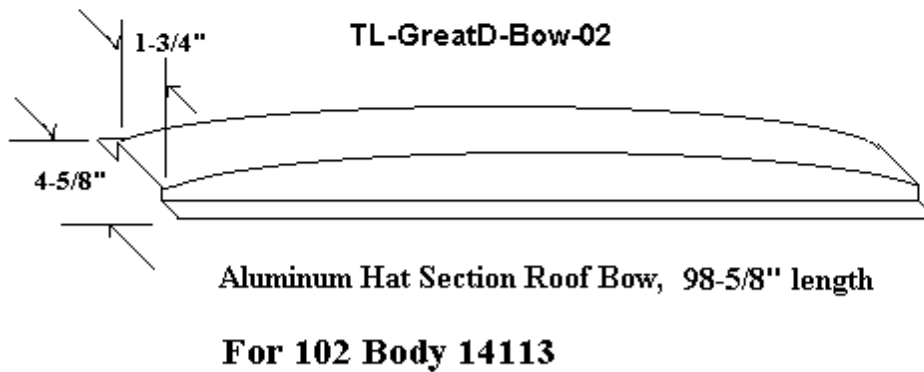

Great Dane Style Aluminum roofs Bows