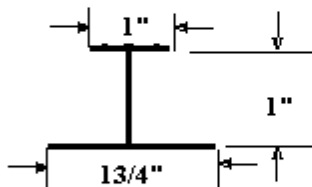

Start Roof Bow Hat Shape

UtiliMaster style Anti-Snag 18 Gauge Galvanized Steel Roof Bows

FRUEHAUF Style Anti-Snag and Aluminum Roof Bows

TL-Fruehf-Bow-01
I-Beam Arched Alum. 98-5/8" length

TL-Fruehf-Bow-02
Heavy Duty 98-5/8" length