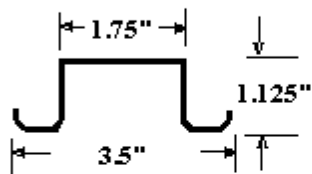

TL-Univer-Bow-02
Aluminum Hat Style 99" length

* Good for THEURER also