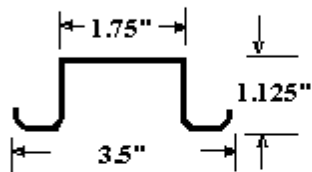

TL-Fruehf-Bow-03
Light Duty 99" length

TL-Fruehf-Bow-04
Arched Alum. 98-5/8" length

TL-Fruehf-Bow-05
Anti-Snag 1" x 99"

DORSEY Style Roof Bows

TL-Dorsey-Bow-01

Arched Galvanized Steel 99" length

TL-Dorsey-Bow-02