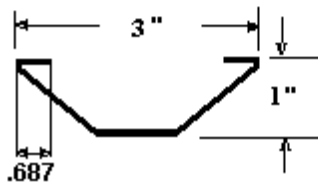

TL-Fruehf-Bow-05
Anti-Snag 1" x 99"