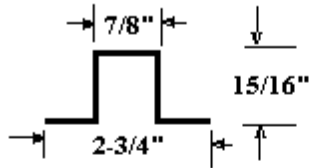

Truckline Inc.

Call Us at **Tel: 201-887-2506**

Truck & Trailer Body Parts Mfg. & Sales

Web Site WWW.TRUCKLINE-SALE.COM

TRAILMOBILE Style roof Bows

TL-TrailM-Bow-01

Hat Style Aluminum 100" length