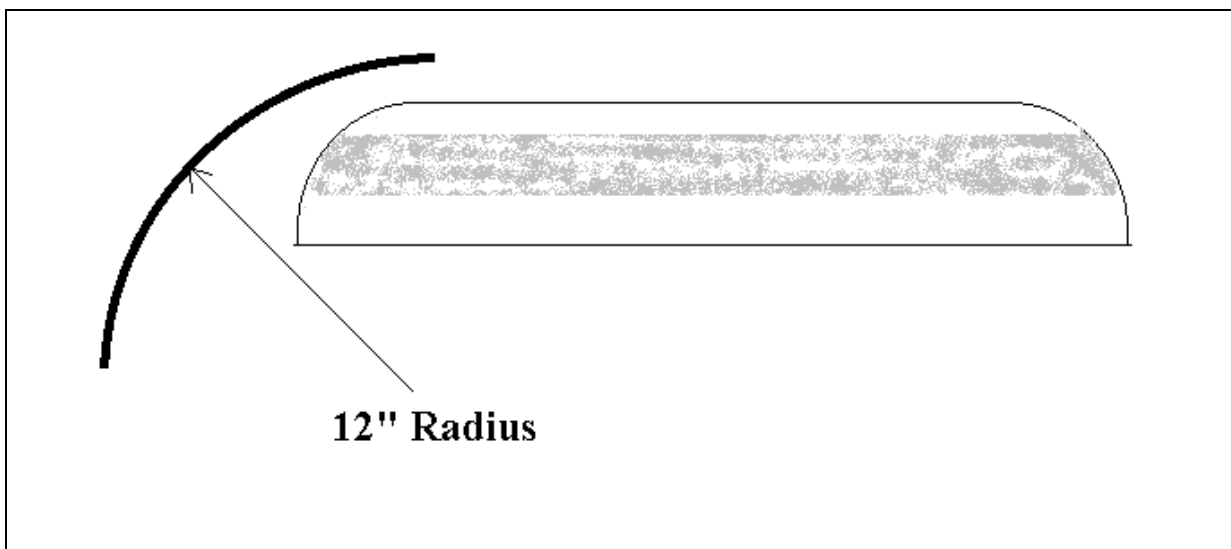

Truckline Inc.

Call Us at **Tel: 201-887-2506**

Truck & Trailer Body Parts Mfg. & Sales

Web Site WWW.TRUCKLINE-SALE.COM

Description : **Supreme Front Panels**

Comment: **Stock Item**

Supreme Style Corner Post	Supreme Style ROOF RADIUS
Part No.: TL-Suprem-Panel-1-1 96"	Part No.: TL-Suprem-Panel-2-x
12" Flat 7.6" Radius Stainless steel	Flat 21" 16" Radius Aluminum 78.5" & 82"

Description: **UtiliMaster Roof Panels**

Material: **0.060 Alum.**

Size available: **92"**

Part # **TL-UtiliM-Panel-2-1**

Comment: **Stock Item**