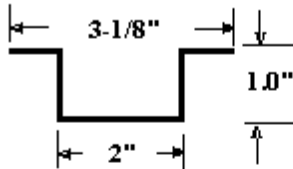

STRICK Style roof Bows

Low Arched Galvanized Steel

TL-Strick-Bow-01 98-7/8" length

TL-Strick-Bow-02 92-3/4" length

TL-Strick-Bow-03 99-1/8" length

TL-Strick-Bow-04 100-3/8" length

Truckline Inc.

Call Us at **Tel: 201-887-2506**