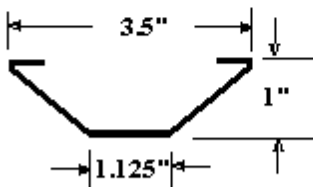

TL-Fruehf-Bow-04
Arched Alum. 98-5/8" length