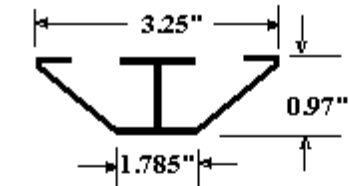

FRUEHAUF Style Anti-Snag and Aluminum Roof Bows

TL-Fruehf-Bow-01
I-Beam Arched Alum. 98-5/8" length